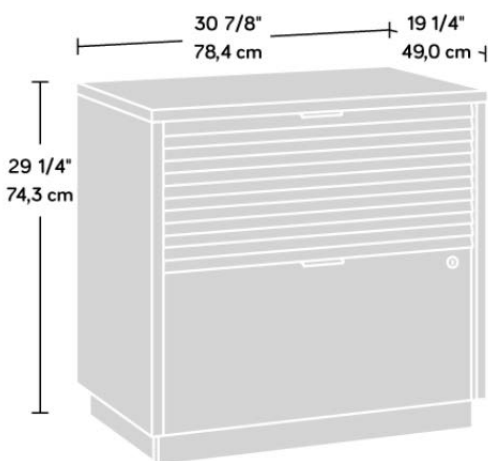

## ELSTREE 2 DRAWER LATERAL FILER

#### FURNITURE

- Lateral filer in Spiced Mahogany finish
  - Louvre-style detailing
- Patented safety mechanism allows only one drawer open at a time
  - Drawers lock for secure storage
- Both filing drawers feature full extension slides to holds letter or legal size hanging files
- Top surface provides additional space for storage
- Quick and easy assembly with patented T-lock drawer system
  - 360 degree all round finish for versatile placement

Inside Each Drawer  
 26 3/4" (67,8 cm) W  
 13 3/4" (35,0 cm) D  
 8 7/8" (22,4 cm) H

|                |           |
|----------------|-----------|
| Width          | 78.4 cm   |
| Depth          | 49 cm     |
| Height         | 74.3 cm   |
| Carton Height  | 25.7 cm   |
| Carton Width   | 93.2 cm   |
| Carton Depth   | 53.2 cm   |
| Box Volume     | 0.127 cbm |
| Weight (gross) | 54.6 kg   |